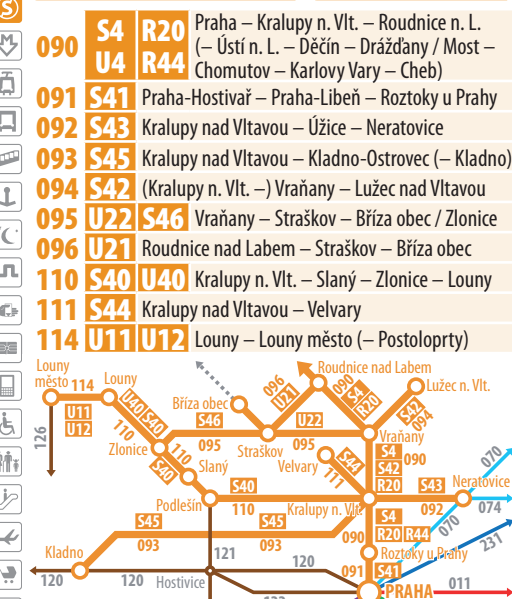

Jízdní řád vlaků Platí od 10. 12. 2017 do 8. 12. 2018

Table 090/R20/R44/S4/S42/U4: Train schedule for routes from Praha hl. n. to various stations including Kralupy nad Vltavou and Louny.

Table 114, 126/U11, U12: Train schedule for routes from Louny město to Postoloprty.

Table 090/R20/R44/S4/S42/U4: Train schedule for routes from Praha hl. n. to Berlin and Kiel.

Information block with contact details: 234 704 560, www.pid.cz, and logos for VÝTISK ZDARMA and PRAHA INTERKOMUNOVANÁ DOPRAVA.

Table 095/U22: Train schedule for routes from Kralupy nad Vltavou to Strakonice and Bržická.

Table 090/R20/R44/S4/S42/U4: Train schedule for routes from Praha hl. n. to Leipzig and Dresden.

Table 110/S40/U40: Train schedule for routes from Kralupy nad Vltavou to Louny and Slaný.

Table 096/U21: Train schedule for routes from Roudnice nad Labem to Praha-Holešovice.

Table 093/S45: Train schedule for routes from Kralupy nad Vltavou to Kladno and Neratovice.

Table 091/S41: Train schedule for routes from Praha-Hostivař to Praha-Libeň and Roztoky u Prahy.